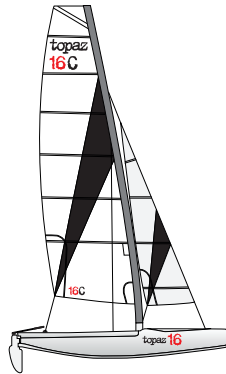

Topaz Catamaran 16C/16CX Specifications

	Topaz 16C	Topaz 16CX
Hull Color	White with Gray Fleck	White with Gray Fleck
Length	16 ft	16 ft
Beam	7.4 ft	7.4 ft
Crew Capacity	1 - 4	1 - 4
Racing Crew	2	2
Construction	TRILAM Polyethylene	TRILAM Polyethylene
Weight Rigged	308 pounds	308 pounds
Sail Area Ex Spin	153 sq ft	153.4 sq ft
Main	124.6 sq ft	124.6 sq ft
Jib	28.7 sq ft	28.7 sq ft
Gennaker	—	120.3 sq ft
Trapeze	Twin	Twin
Mobility	Trailer/Dolly	Trailer/Dolly
SCHRS Rating	1275	1250
Designer	Yves Loday & Rob White	Yves Loday & Rob White