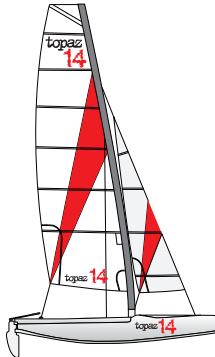

Topaz Catamaran 14C/14CX Specifications

	Topaz 14C	Topaz 14CX
Hull Color	White with Gray Fleck	White with Gray Fleck
Length	14 ft	14 ft
Beam	6.7 ft	6.7 ft
Crew Capacity	1-3	1-3
Racing Crew	2	2
Construction	TRILAM Polyethylene	TRILAM Polyethylene
Weight Rigged	243 pounds	243 pounds
Sail Area Ex Spin	124 sq ft	124 sq ft
Main	103 sq ft	103 sq ft
Jib	21 sq ft	21 sq ft
Gennaker	—	108 sq ft
Trapeze	Twin	Twin
Mobility	Trailer/Dolly	Trailer/Dolly
SCHRS Rating	1383	1350
Designer	Yves Loday & Rob White	Yves Loday & Rob White

Available Accessories

Top Cover, Dolly, Cat Trax, Road Trailer, Mylar Main Sail

School & Club Discounts Available

All prices as of January 2017 and are subject to change without notice. Boats may not be exactly as pictured. All prices are subject to applicable taxes and do not include shipping.